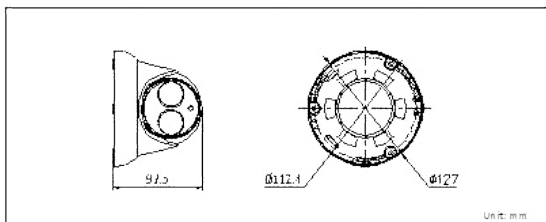

DS-2CD2332-I

3 MP EXIR Turret Network Camera

EXIR

Key Features

- Full HD1080p Real-Time Video
- 3 Megapixel (2048 x 1536) Resolution
- DWDR, 3D DNR, and BLC
- EXIR Illuminator (Up to 30 Meters Range)
- IP66
- PoE

Dimensions

Accessories

DS-1239ZJ-1

Wall Mount
Aluminium Bracket
(with junction box)

DS-2CD2332-I	
Camera	
Image Sensor	1/3" progressive scan CMOS
Minimum Illumination	0.19 lux @ f/2.0, AGC on; 0 lux with IR
Shutter Speed	1/30 s to 1/100,000 s
Lens	4 mm @ f/2.0, angle of view: 75.8° (2.8 mm, 6 mm, 12 mm optional)
Lens Mount	M12
Angle Adjustment	Pan: 0° to 360°, tilt: 0° to 75°, rotation: 0° to 360°
Day/Night	ICR
Digital Noise Reduction	3D DNR
Wide Dynamic Range	Digital WDR
Backlight Compensation	Yes, zone configurable
Compression Standard	
Video Compression	H.264/MJPEG
H.264 Compression Profile	Main profile
Bit Rate	32 Kbps to 16 Mbps
Dual Stream	Yes
Image	
Maximum Image Resolution	2048 x 1536
Frame Rate	60 Hz: 15 fps (2048 x 1536), 30 fps (1920 x 1080), 30 fps (1280 x 720)
Image Settings	Saturation, brightness, contrast adjustable through client software or Web browser
Network	
Network Storage	NAS
Alarm Trigger	Motion detection, tampering alarm
Protocols	TCP/IP, HTTP, DHCP, DNS, DDNS, RTP, RTSP, PPPoE, SMTP, NTP, SNMP, HTTPS, FTP, 802.1X, QoS
System Compatibility	ONVIF, PSIA, CGI, ISAPI
General Functionalities	User authentication, watermark
Interface	
Communication Interface	1 RJ-45 10M/100M Ethernet port
General	
Operating Conditions	-30° C to 60° C (-22° F to 140° F); humidity 95% or less (non-condensing)
Power	12 VDC ±10%, PoE (802.3af)
Power Consumption	Maximum 5.5 W (7.5 W with ICR on)
Ingress Protection	IP66
EXIR Range	Up to 30 meters
Dimensions	Φ127 mm x 97.5 mm
Weight	670 g (1.5 lbs)